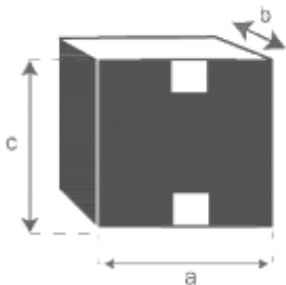

# BERAH GETAH

Reference : TDJ0003

A = 97/149 cm  
B = 149 cm  
C = 73 cm  
D = 7 cm  
E = 3,5 cm

a = 153 cm  
b = 102 cm  
c = 14 cm